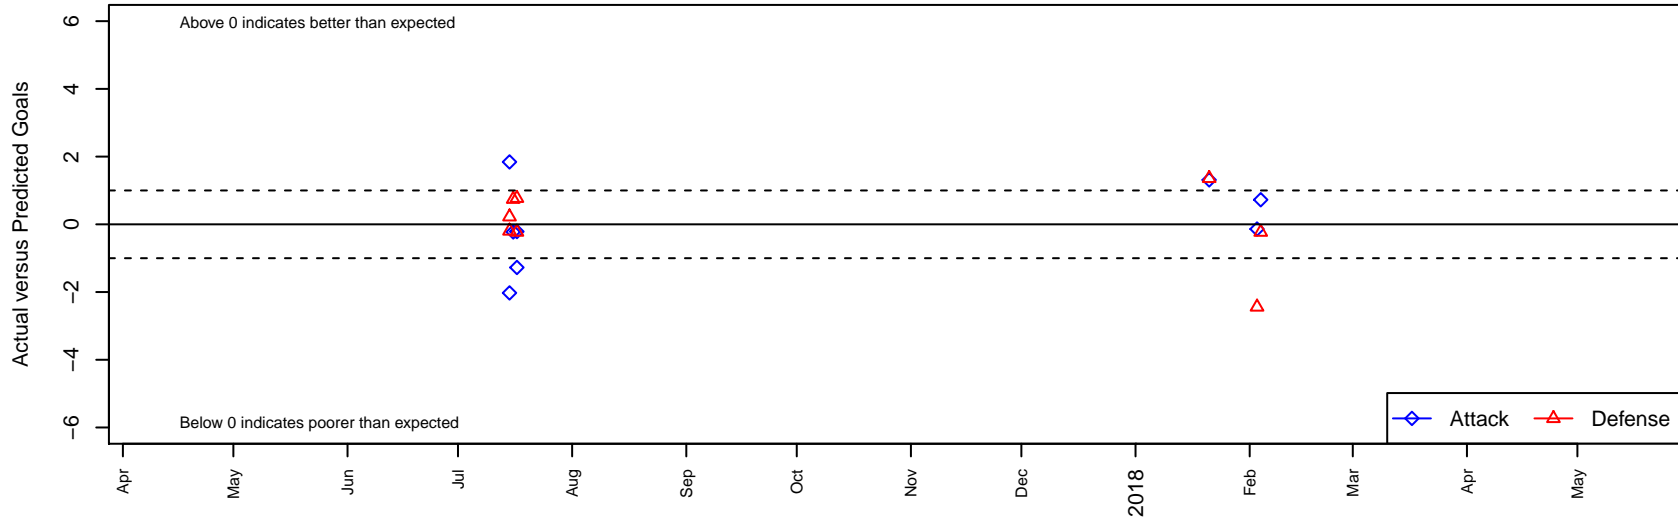

# Crossfire OR United ECNL G01

Crossfire Oregon  
, OR  
G01 total strength=1892  
attack=61.58 defense=31.38  
spr league = ECNL U17

alt names used:

Venues played:  
2017 Nike Crossfire Challenge Super Group U'  
2017 ECNL U17

**Crossfire OR United ECNL G01**  
Dots are actual minus expected GF (blue circles) and GA (red triangles).  
Blue line is smoothed change in attack strength. Red is smoothed change in defense strength.

**attack and defense variance (black dot)  
relative to other teams  
and top 10 in region**

**attack and defense rating  
relative to others at age  
and all opponents in last 13 months**

**Performance relative to 13 month average**