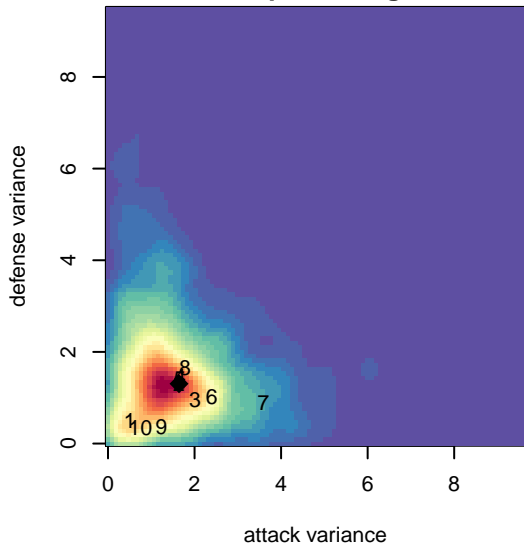

# Crossfire OR United ECNL G01

Crossfire Oregon  
, OR  
G01 total strength=1892  
attack=61.58 defense=31.38  
spr league = ECNL U17

alt names used:

Venues played:  
2017 Nike Crossfire Challenge Super Group U'  
2017 ECNL U17

**Crossfire OR United ECNL G01**  
Dots are actual minus expected GF (blue circles) and GA (red triangles).  
Blue line is smoothed change in attack strength. Red is smoothed change in defense strength.

**attack and defense variance (black dot)  
relative to other teams  
and top 10 in region**

**attack and defense rating  
relative to others at age  
and all opponents in last 13 months**

**Performance relative to 13 month average**