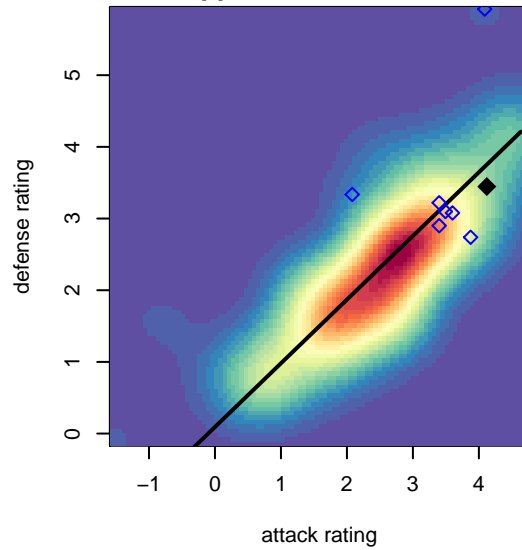

# Crossfire OR United ECNL G01

Crossfire Oregon  
, OR  
G01 total strength=1892  
attack=61.58 defense=31.38  
spr league = ECNL U17

alt names used:

Venues played:  
2017 Nike Crossfire Challenge Super Group U'  
2017 ECNL U17

**Crossfire OR United ECNL G01**  
Dots are actual minus expected GF (blue circles) and GA (red triangles).  
Blue line is smoothed change in attack strength. Red is smoothed change in defense strength.

**attack and defense variance (black dot)  
relative to other teams  
and top 10 in region**

**attack and defense rating  
relative to others at age  
and all opponents in last 13 months**

**Performance relative to 13 month average**